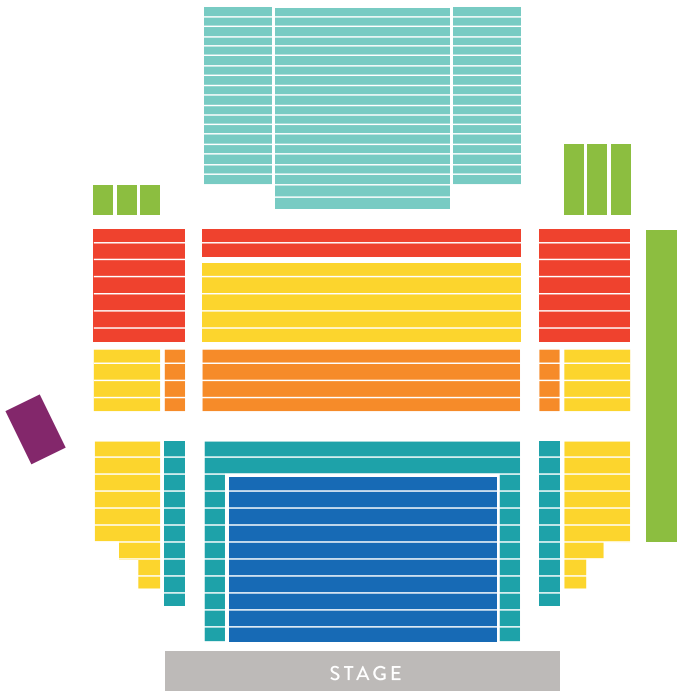

Seating Charts

General Seating

- Champagne I Tables*
- Champagne II Tables*
- Premium Cabaret
- Cabaret I
- Cabaret II
- Grandstand
- Lawn

Champagne Chalet

For more information about the Champagne Chalet, call 619.237.1960

Tony Bennett Concert Only

- Champagne I Tables*
- Champagne II Tables*
- Stadium I Seats
- Stadium II Seats
- Grandstand
- Lawn

Champagne Chalet

For more information about the Champagne Chalet, call 619.237.1960