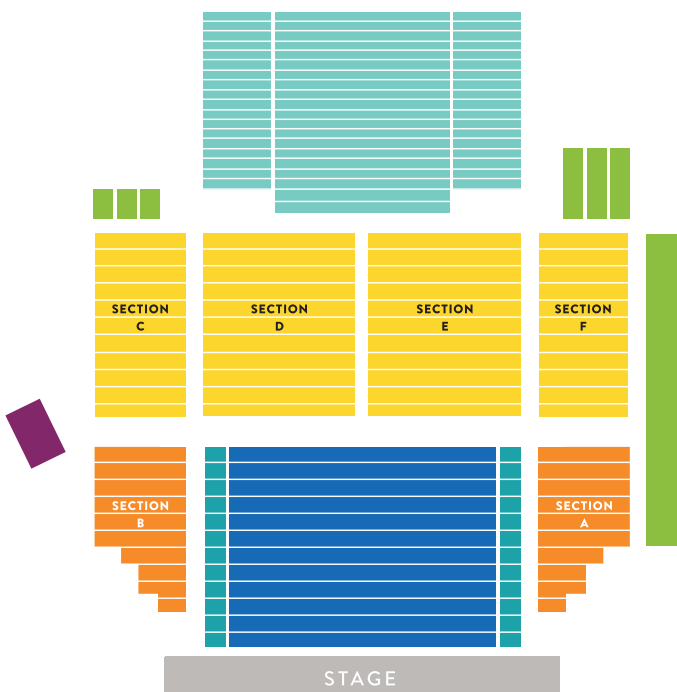

Seating Charts

General Seating

- Champagne I Tables*
- Champagne II Tables*
- Premium Cabaret
- Cabaret I
- Cabaret II
- Grandstand
- Lawn

Champagne Chalet

For more information about the Champagne Chalet, call 619.237.1960

Tony Bennett Concert Only

- Champagne I Tables*
- Champagne II Tables*
- Stadium I Seats
- Stadium II Seats
- Grandstand
- Lawn

Champagne Chalet

For more information about the Champagne Chalet, call 619.237.1960

*Champagne I & II include table service