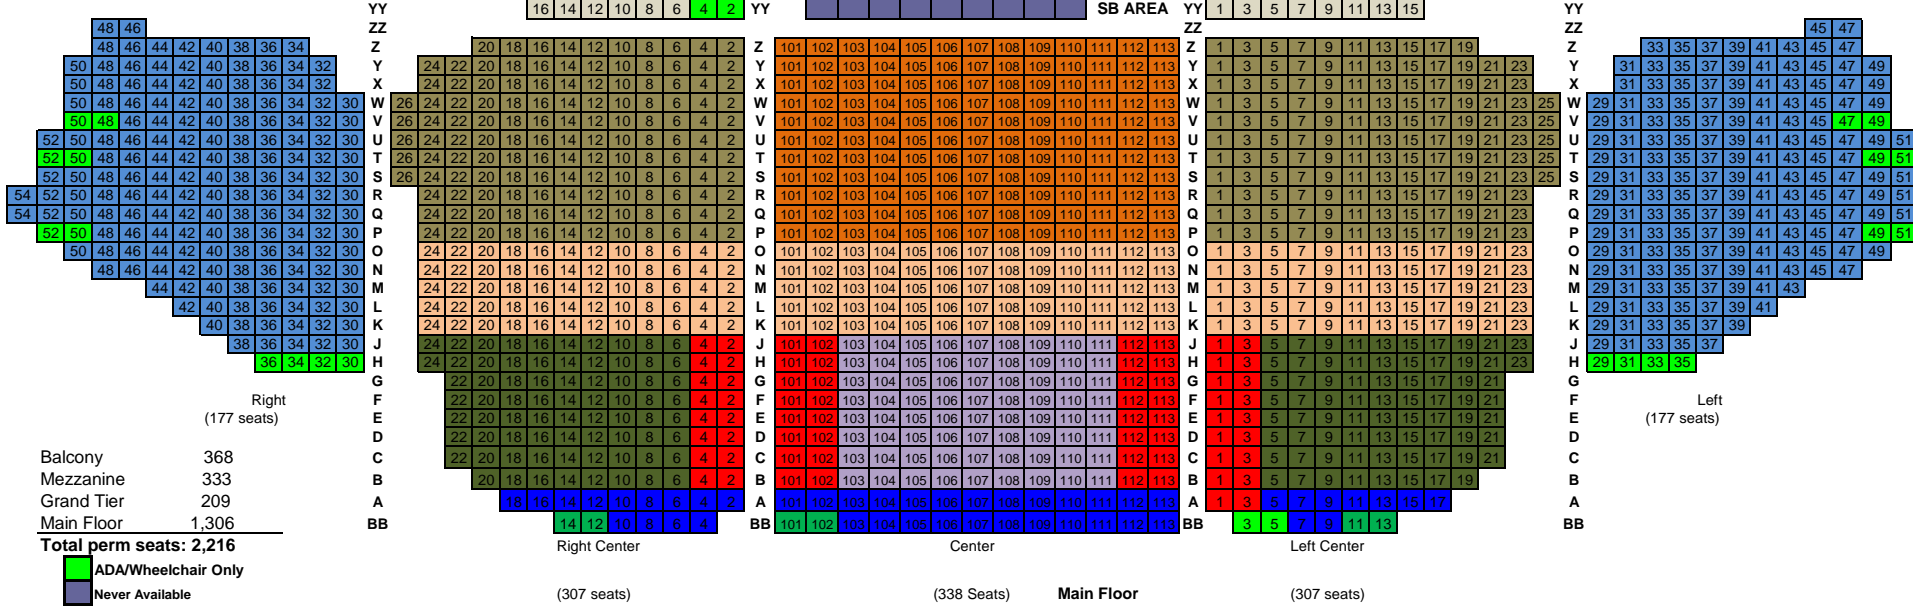

# Jacobs Music Center's Copley Symphony Hall: Upper and Lower Seating Levels

## Upper Level

## Lower Level

Balcony 368  
 Mezzanine 333  
 Grand Tier 209  
 Main Floor 1,306  
**Total perm seats: 2,216**

ADA/Wheelchair Only  
 Never Available

Stage