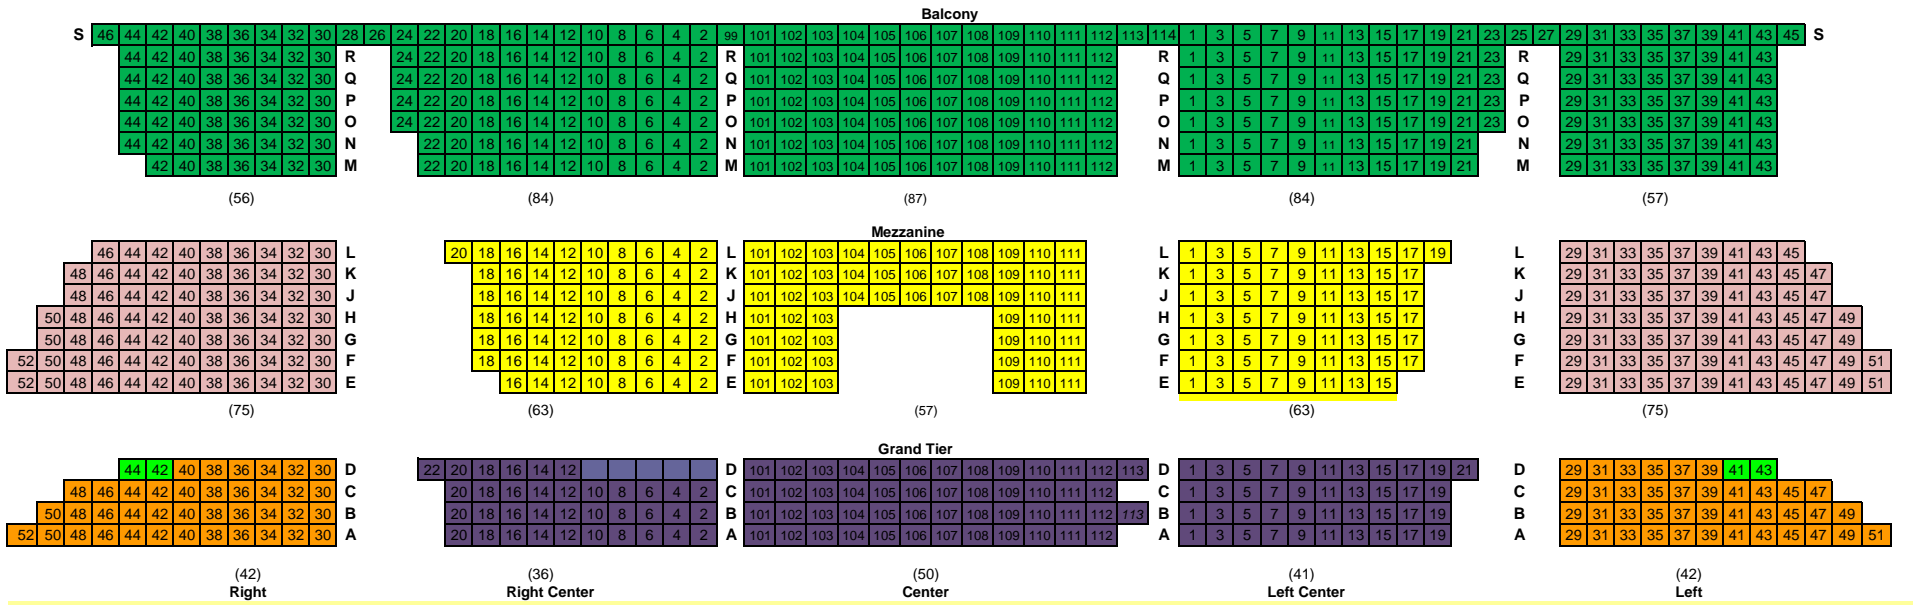

# Jacobs Music Center's Copley Symphony Hall: Upper and Lower Seating Levels

## Upper Level

## Lower Level

Balcony 368  
 Mezzanine 333  
 Grand Tier 209  
 Main Floor 1,306  
**Total perm seats: 2,216**

ADA/Wheelchair Only  
 Never Available

Stage