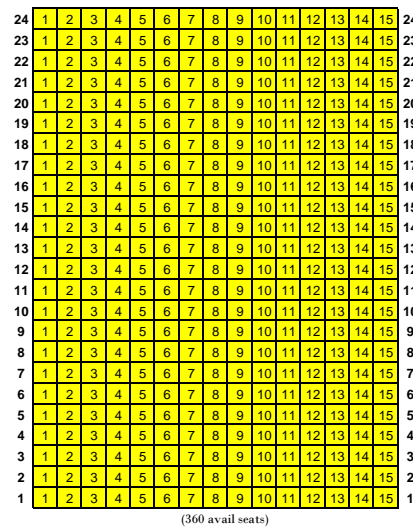

EMBARCADERO SEATING CHART - STADIUM CONFIGURATION

- GRANDSTAND
- STADIUM II
- STADIUM I
- CHAMPAGNE II
- CHAMPAGNE I
- NOT FOR SALE

GRANDSTAND SECTION

SECTION C

SECTION D

SECTION E

SECTION F

SECTION B