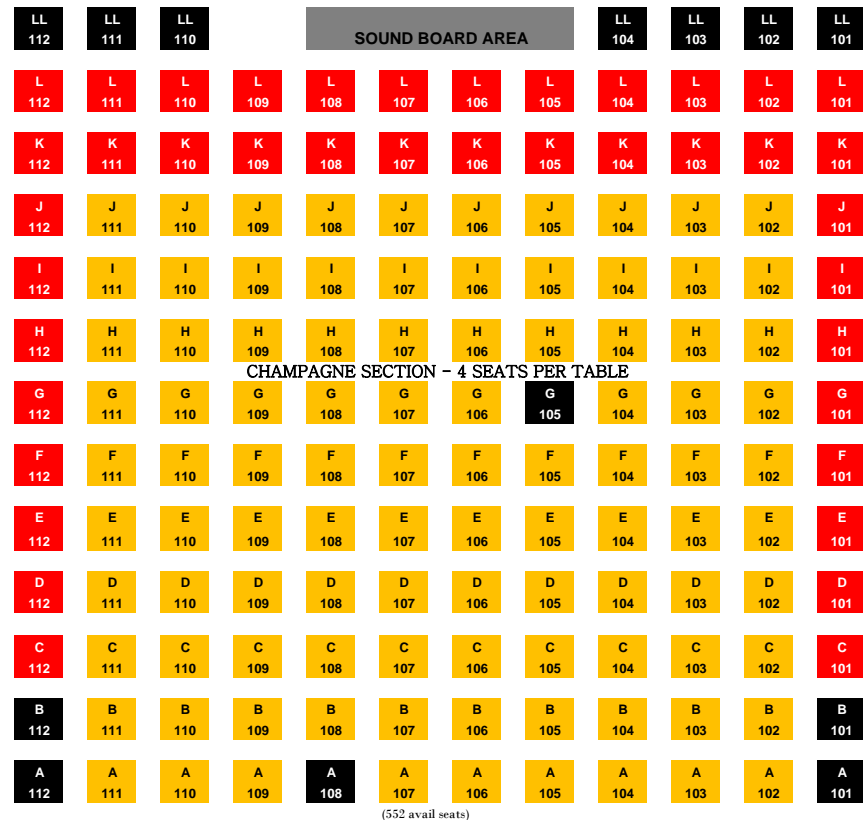

EMBARCADERO SEATING CHART - STADIUM CONFIGURATION

- GRANDSTAND
- STADIUM II
- STADIUM I
- CHAMPAGNE II
- CHAMPAGNE I
- NOT FOR SALE

GRANDSTAND SECTION

SECTION C

SECTION D

SECTION E

SECTION F

SECTION B

SECTION A