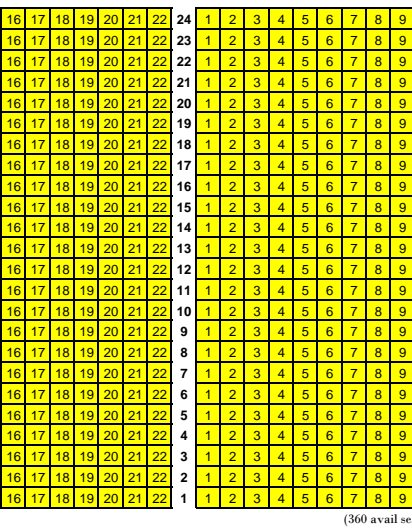

EMBARCADERO SEATING CHART - STADIUM CONFIGURATION

- GRANDSTAND
- STADIUM II
- STADIUM I
- CHAMPAGNE II
- CHAMPAGNE I
- NOT FOR SALE

GRANDSTAND SECTION

SECTION C

SECTION D

SECTION E

SECTION F

SECTION B