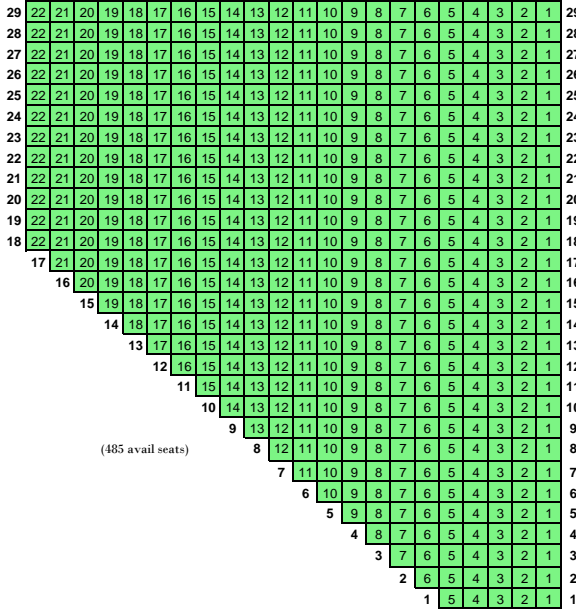

EMBARCADERO SEATING CHART - STADIUM CONFIGURATION

- GRANDSTAND
- STADIUM II
- STADIUM I
- CHAMPAGNE II
- CHAMPAGNE I
- NOT FOR SALE

GRANDSTAND SECTION

SECTION C

SECTION D

SECTION E

SECTION F

SECTION B