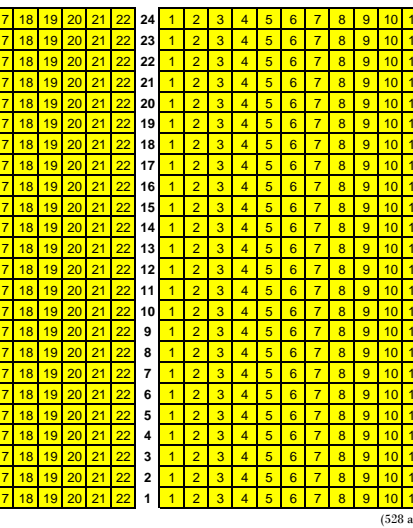

EMBARCADERO SEATING CHART - STADIUM CONFIGURATION

- GRANDSTAND
- STADIUM II
- STADIUM I
- CHAMPAGNE II
- CHAMPAGNE I
- NOT FOR SALE

GRANDSTAND SECTION

SECTION C

SECTION D

SECTION E

SECTION F

SECTION B