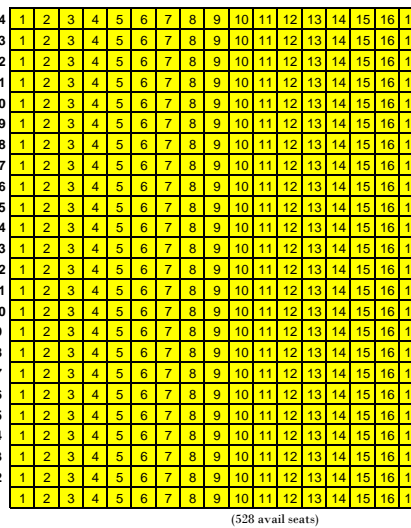

EMBARCADERO SEATING CHART - STADIUM CONFIGURATION

- GRANDSTAND
- STADIUM II
- STADIUM I
- CHAMPAGNE II
- CHAMPAGNE I
- NOT FOR SALE

GRANDSTAND SECTION

SECTION C

SECTION D

SECTION E

SECTION F

SECTION B