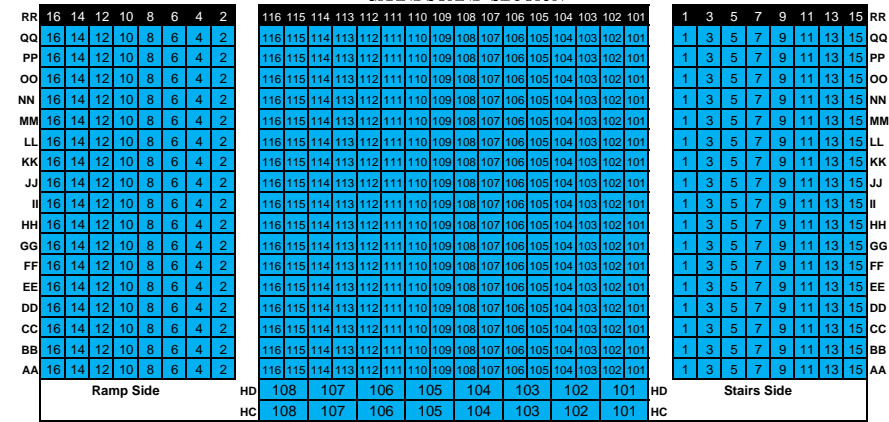

EMBARCADERO SEATING CHART - STADIUM CONFIGURATION

- GRANDSTAND
- STADIUM II
- STADIUM I
- CHAMPAGNE II
- CHAMPAGNE I
- NOT FOR SALE

GRANDSTAND SECTION

SECTION C

SECTION D

SECTION E

SECTION F

SECTION B

SECTION A