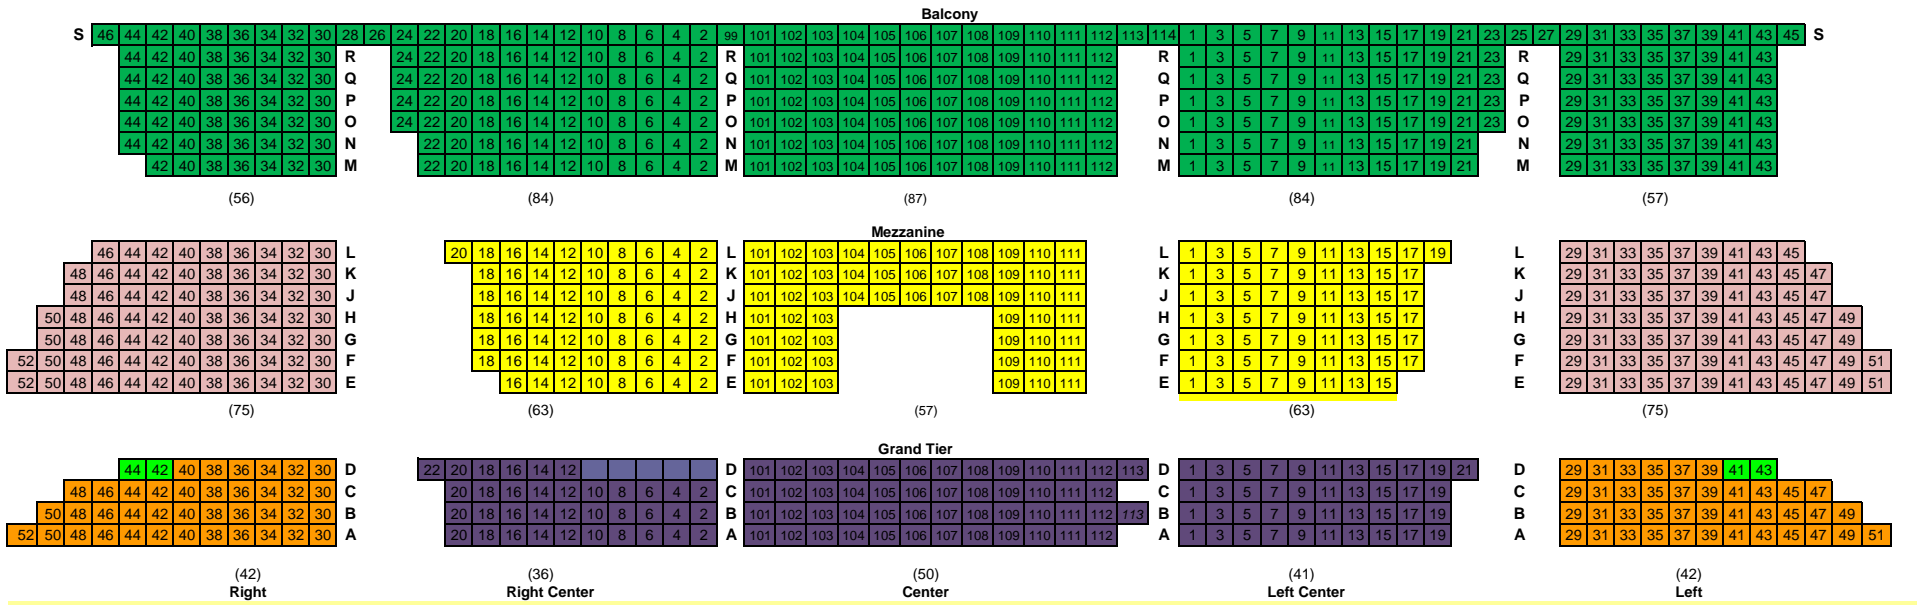

# Jacobs Music Center's Copley Symphony Hall: Upper and Lower Seating Levels

## Upper Level

## Lower Level

Balcony 368  
 Mezzanine 333  
 Grand Tier 209  
 Main Floor 1,306  
**Total perm seats: 2,216**

ADA/Wheelchair Only  
 Never Available