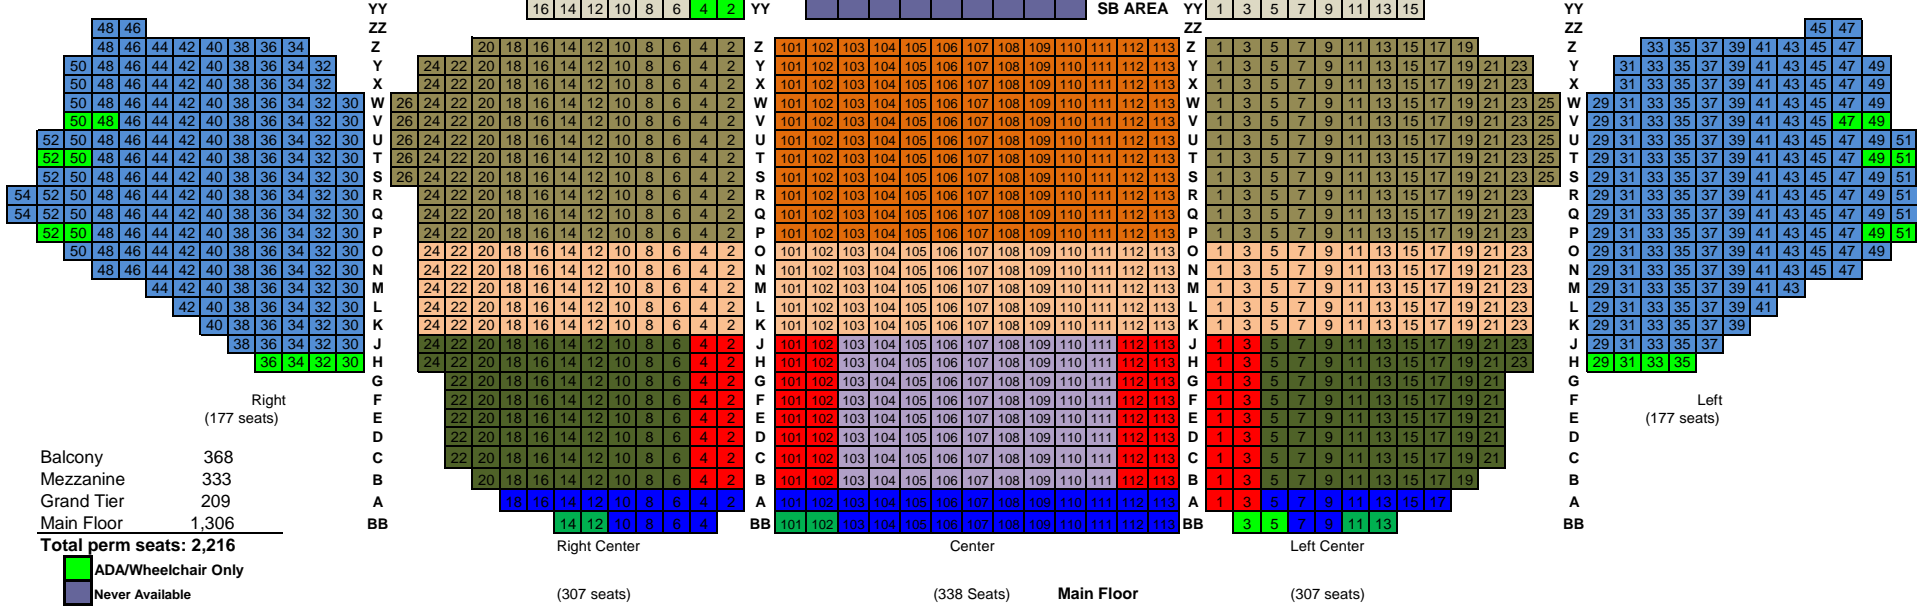

# Jacobs Music Center's Copley Symphony Hall: Upper and Lower Seating Levels

## Upper Level

## Lower Level

Balcony 368  
 Mezzanine 333  
 Grand Tier 209  
 Main Floor 1,306  
**Total perm seats: 2,216**

ADA/Wheelchair Only  
 Never Available