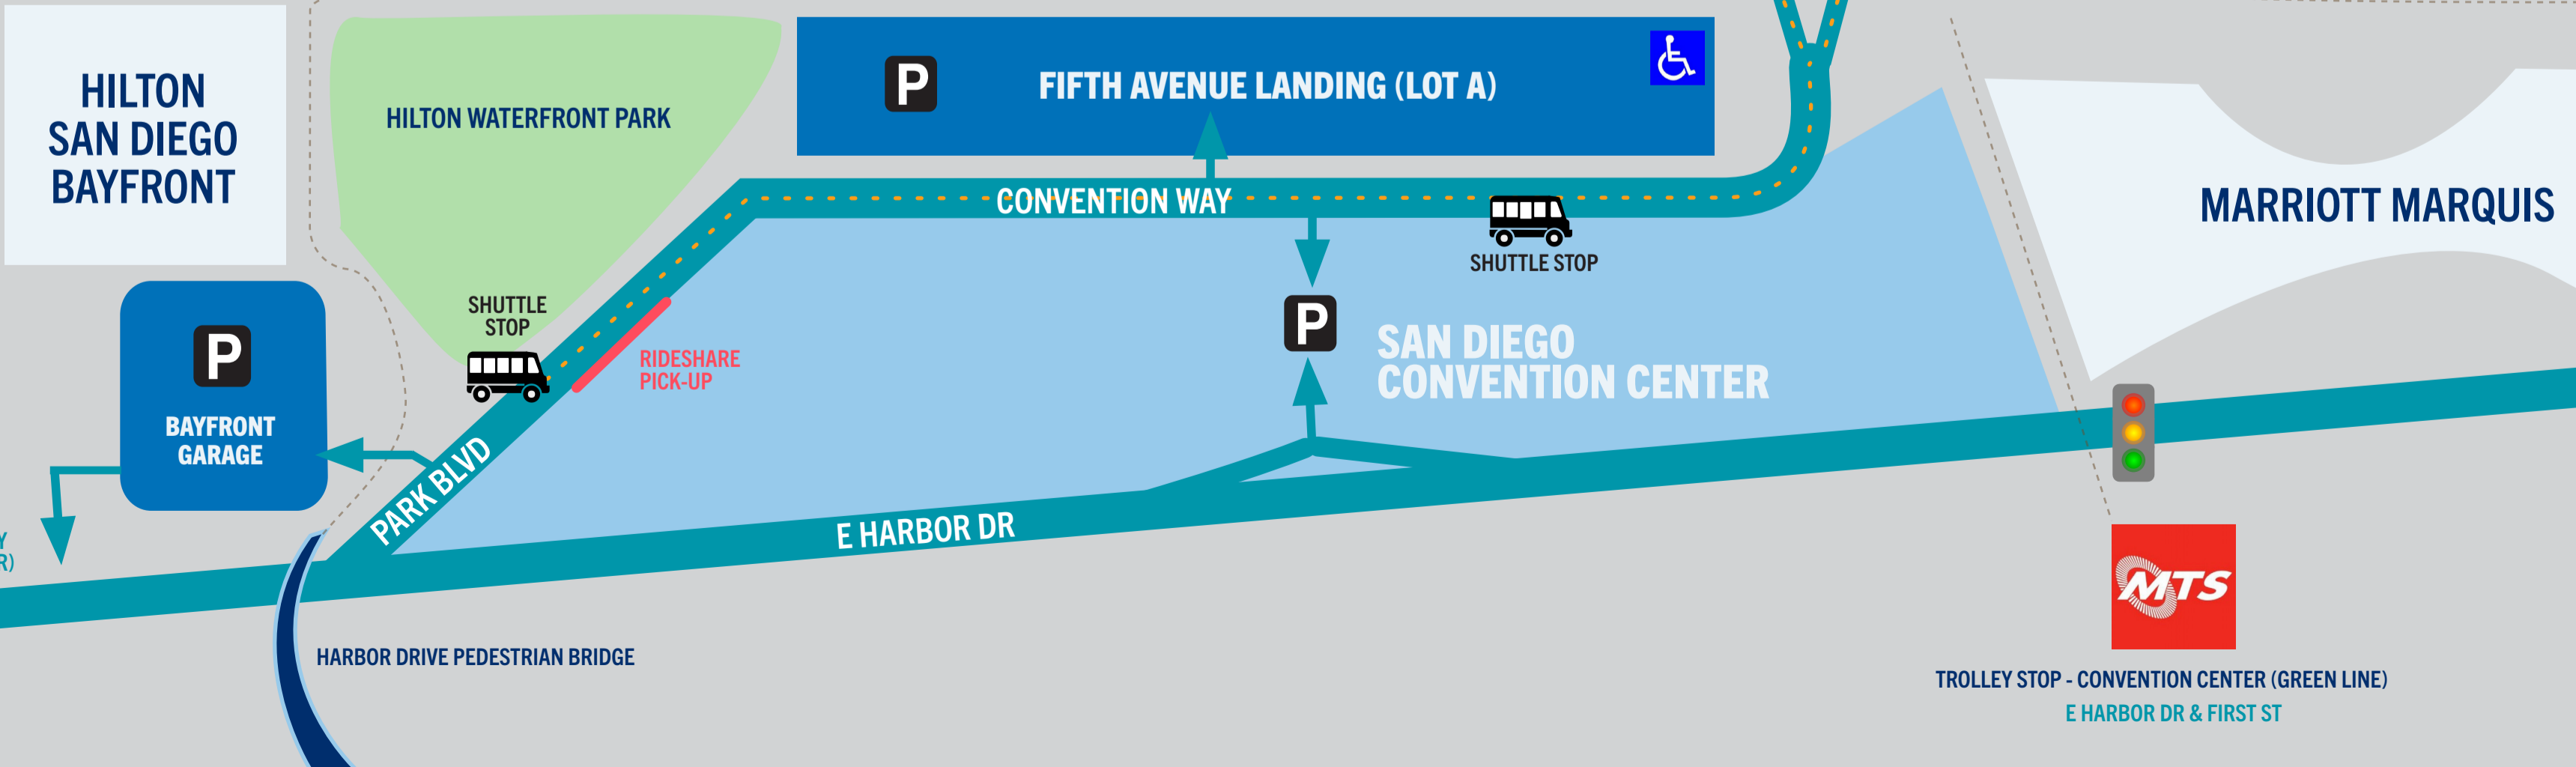

The Rady Shell at Jacobs Park

SAN DIEGO SYMPHONY

222 MARINA PARK WAY, SAN DIEGO, CA 92101

- WALKING PATH
- - - SHUTTLE ROUTE
- - - FERRY ROUTE

(RIGHT TURN ONLY ONTO E HARBOR DR)

MAP NOT TO SCALE