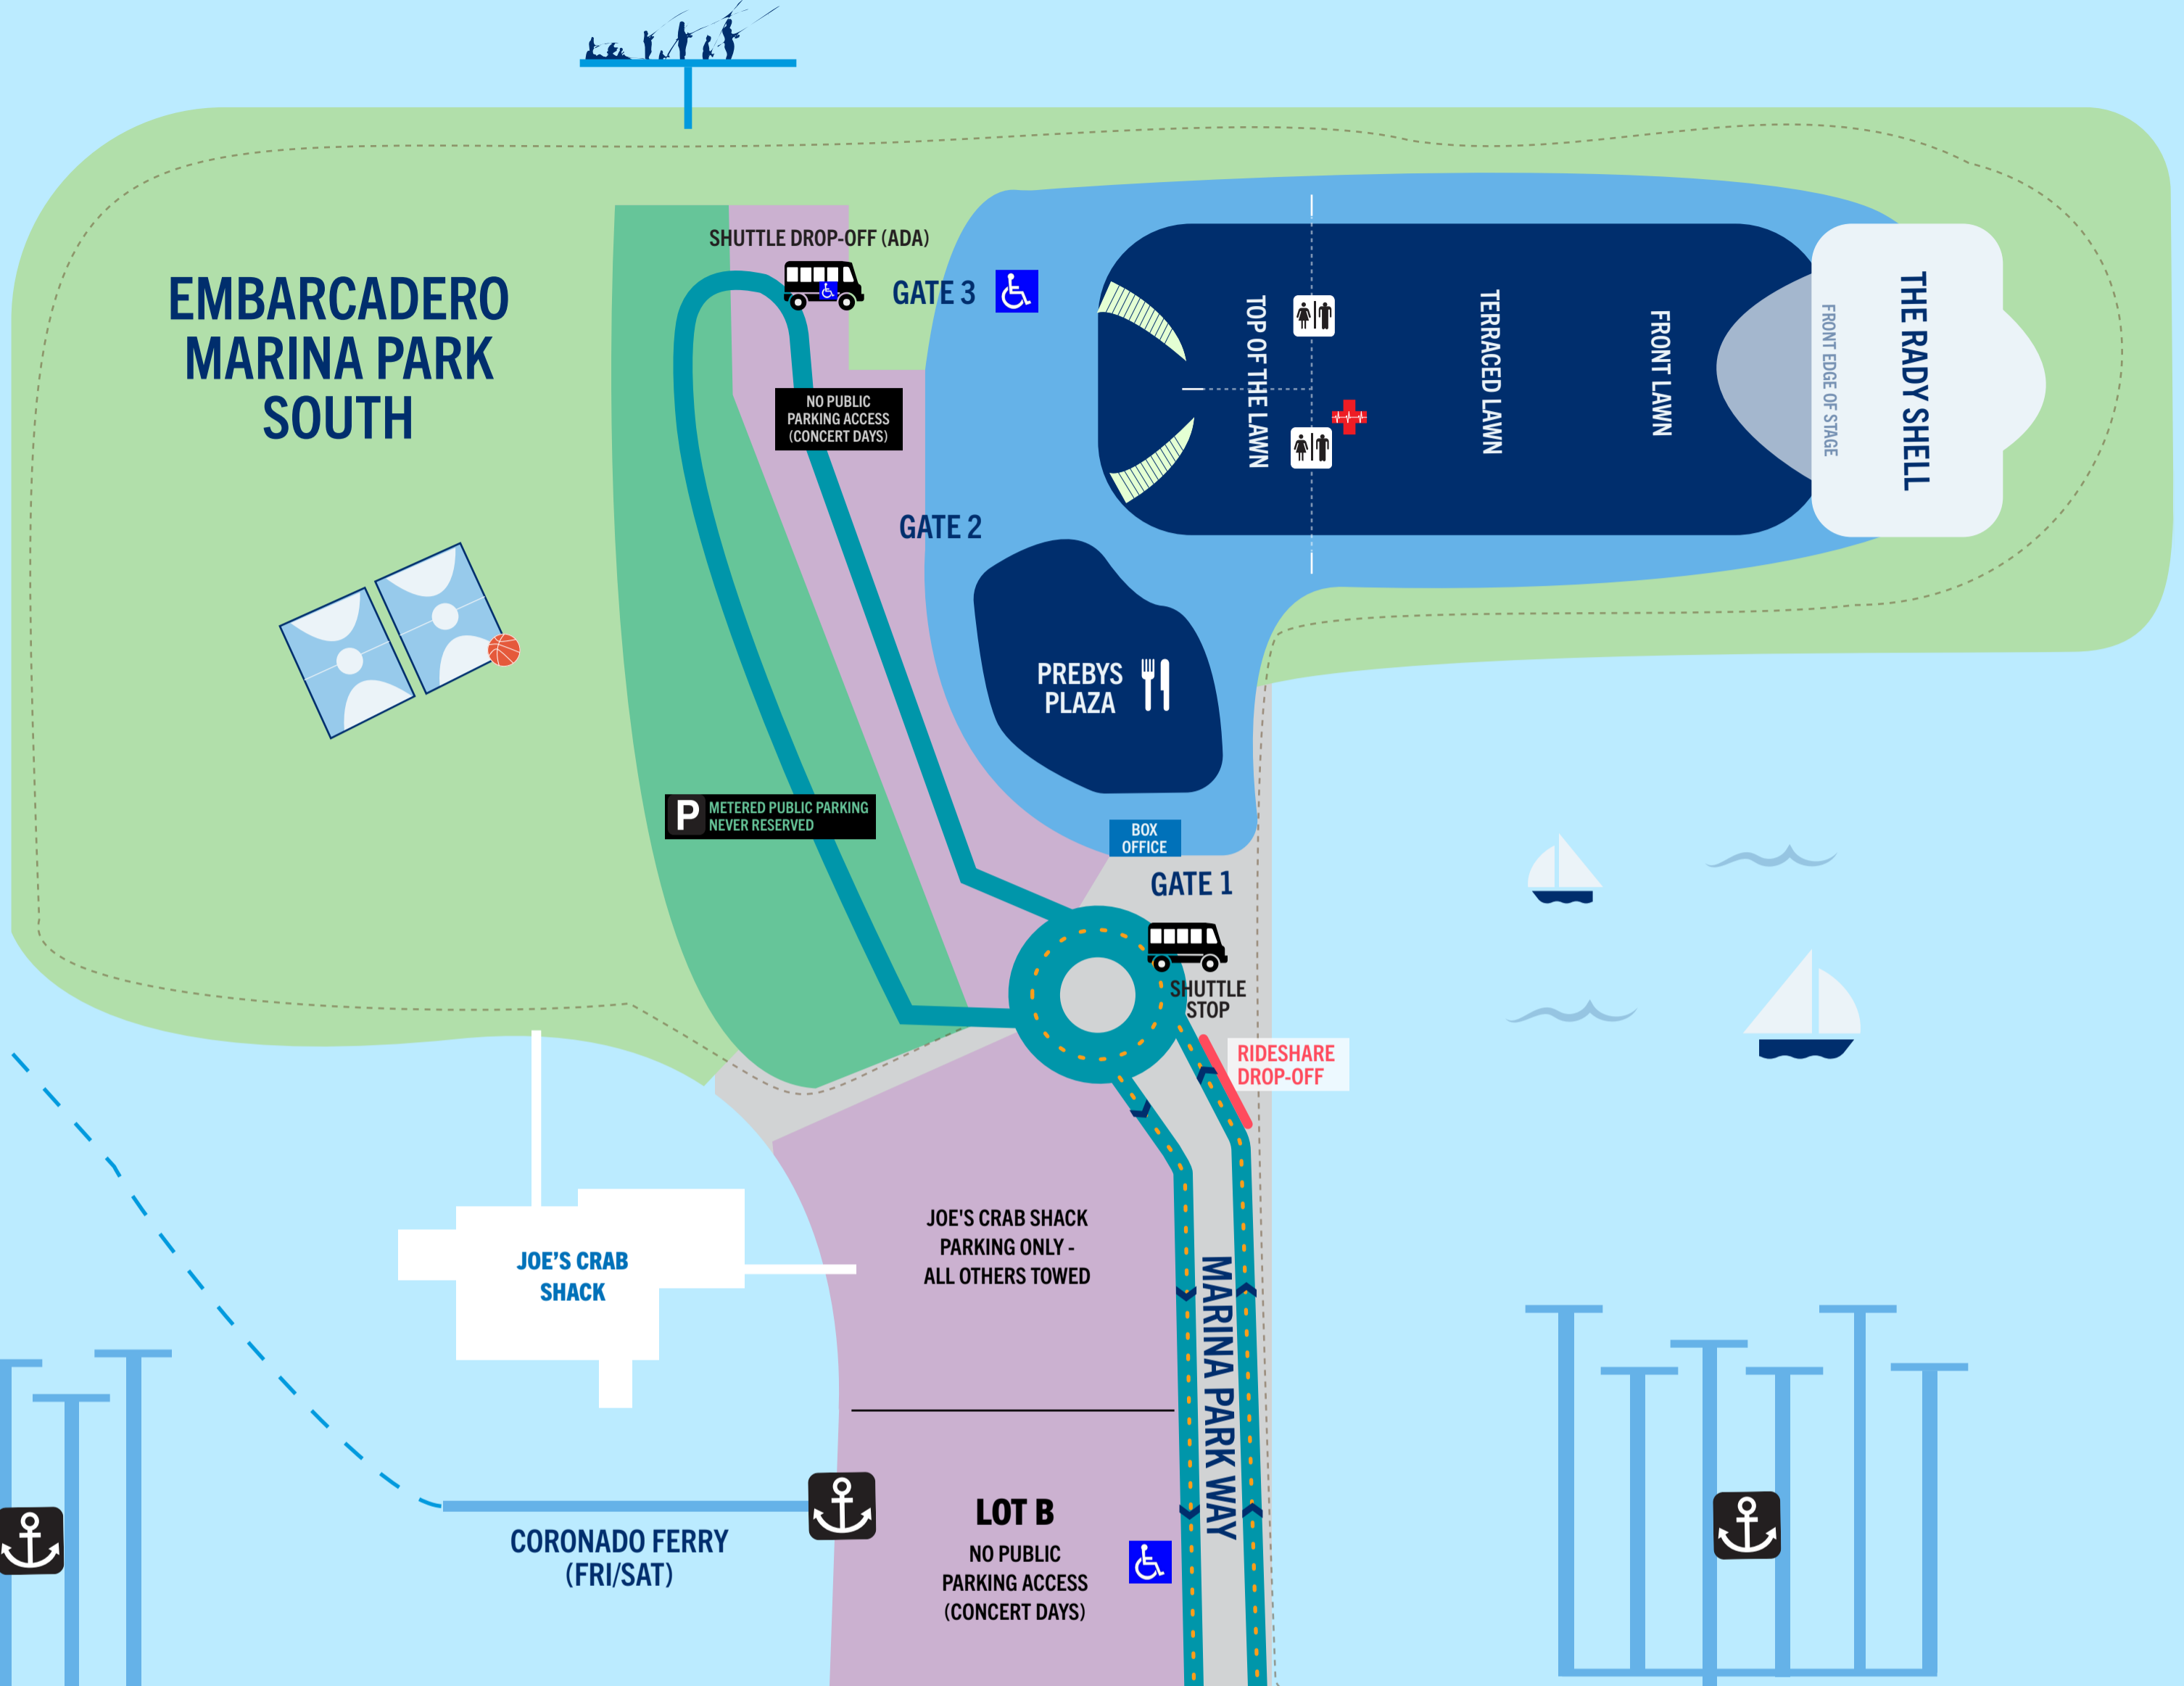

The Rady Shell at Jacobs Park

SAN DIEGO SYMPHONY

222 MARINA PARK WAY, SAN DIEGO, CA 92101

- WALKING PATH
- - - SHUTTLE ROUTE
- - - FERRY ROUTE

(RIGHT TURN ONLY ONTO E HARBOR DR)

MAP NOT TO SCALE