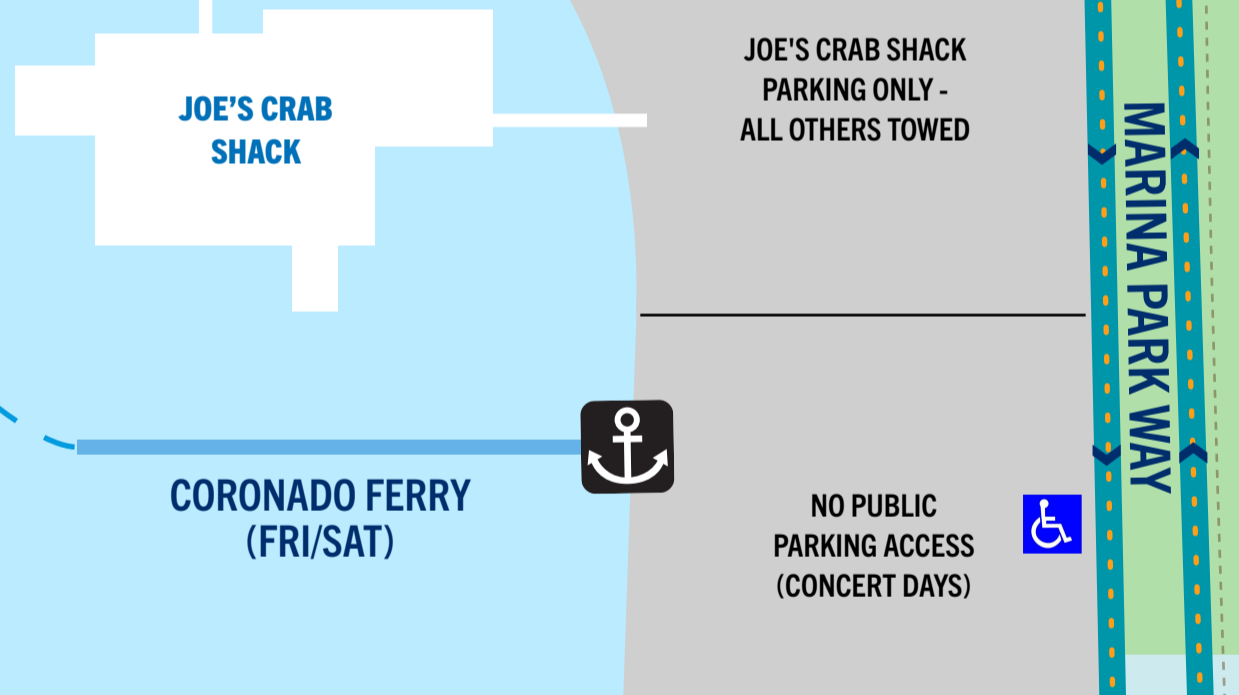

222 MARINA PARK WAY, SAN DIEGO, CA 92101

-  WALKING PATH
-  SHUTTLE ROUTE
-  FERRY ROUTE

(RIGHT TURN ONLY ONTO E HARBOR DR)