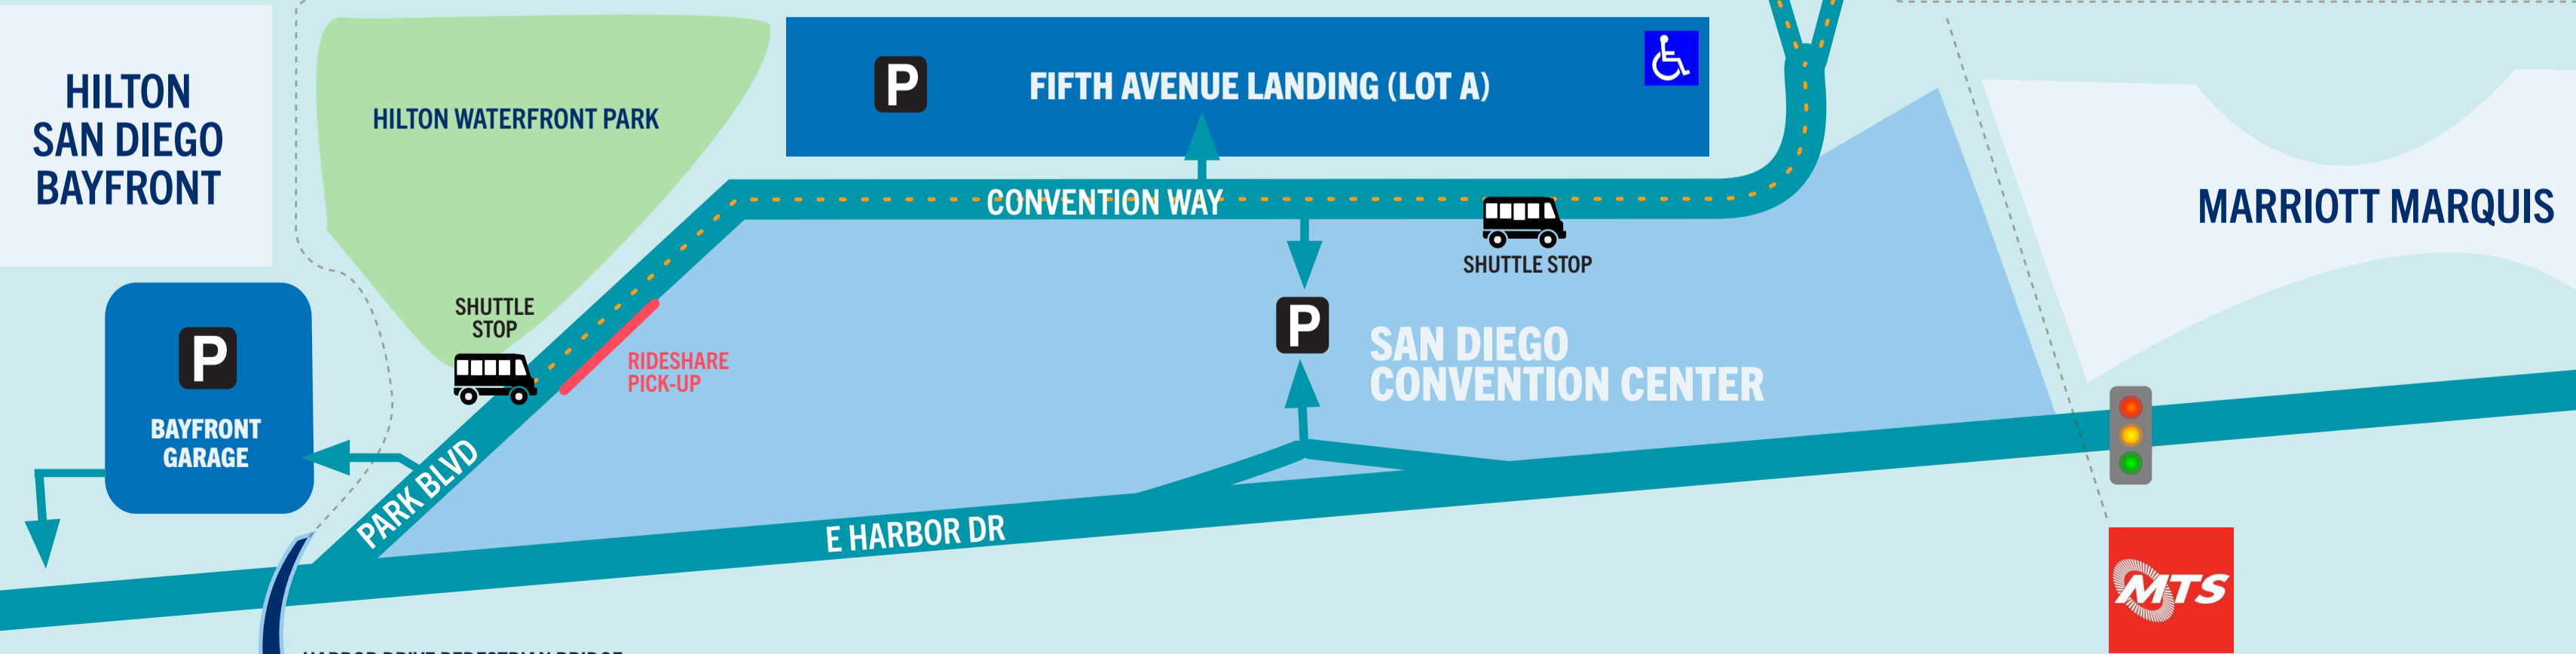

222 MARINA PARK WAY, SAN DIEGO, CA 92101

-  WALKING PATH
-  SHUTTLE ROUTE
-  FERRY ROUTE

(RIGHT TURN ONLY ONTO E HARBOR DR)