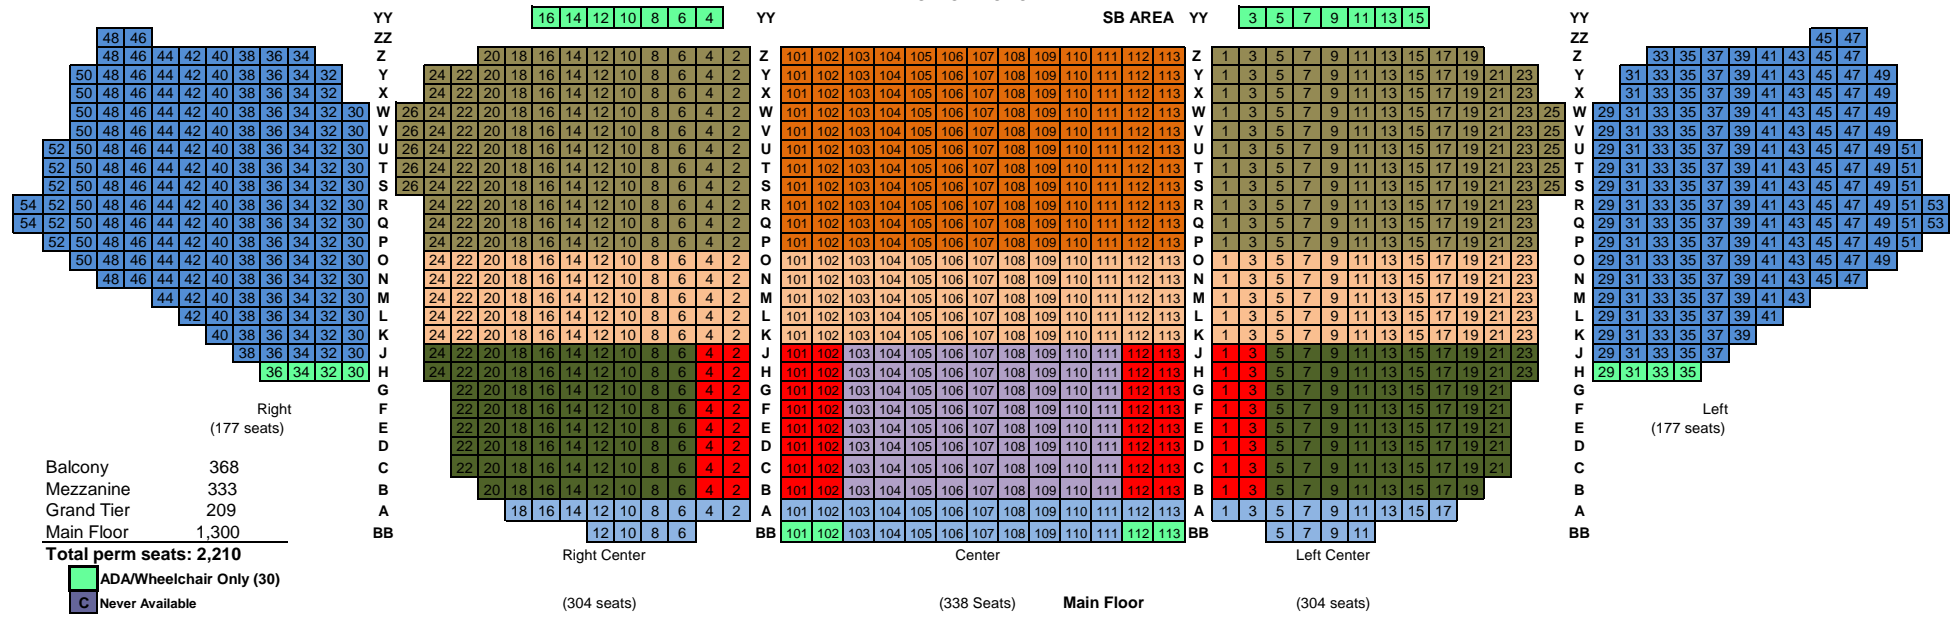

Jacobs Music Center's Copley Symphony Hall: Upper and Lower Seating Levels

Upper Level

Lower Level

Balcony 368
 Mezzanine 333
 Grand Tier 209
 Main Floor 1,300

Total perm seats: 2,210

ADA/Wheelchair Only (30)
 Never Available

Stage