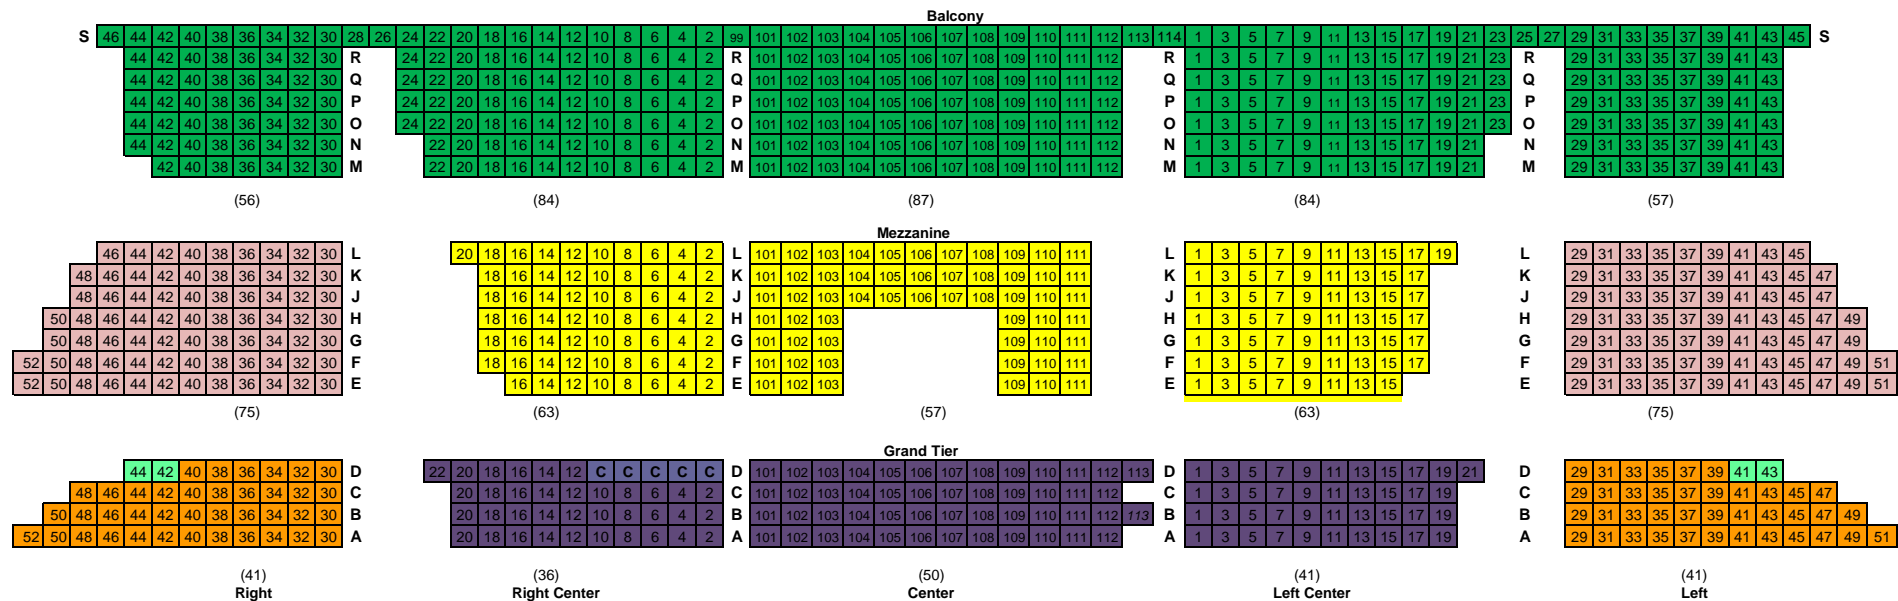

Jacobs Music Center's Copley Symphony Hall: Upper and Lower Seating Levels

Upper Level

Lower Level

Balcony 368
 Mezzanine 333
 Grand Tier 209
 Main Floor 1,300

Total perm seats: 2,210

ADA/Wheelchair Only (30)
 Never Available

Stage